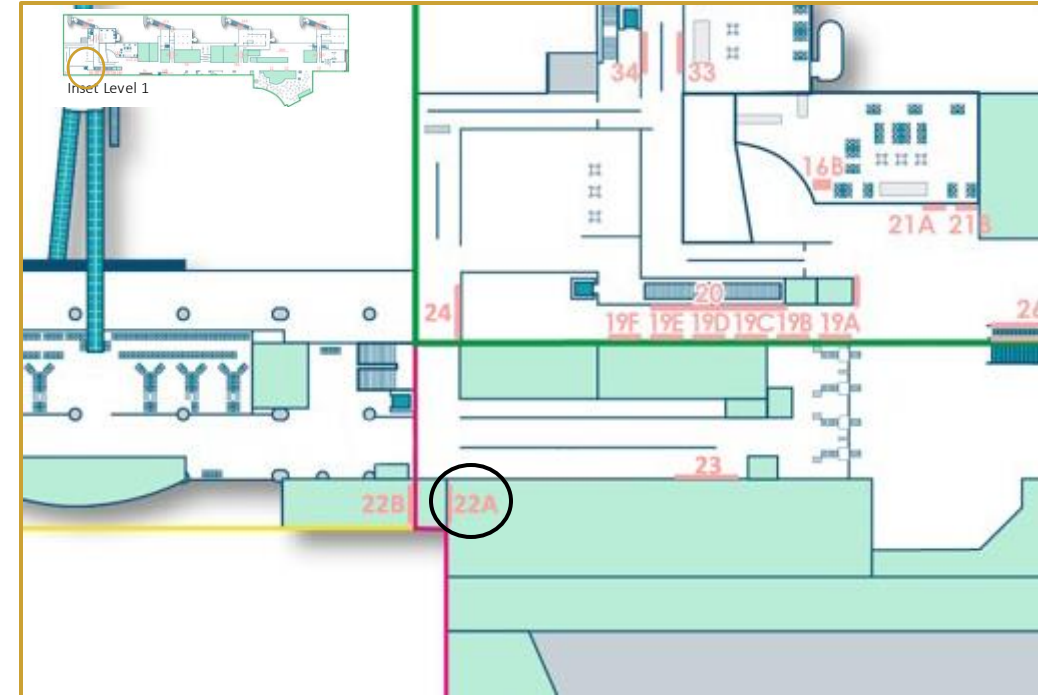

SITE LOCATION

Wall site positioned along the corridor leading to the departure gates (6,20 & 21)