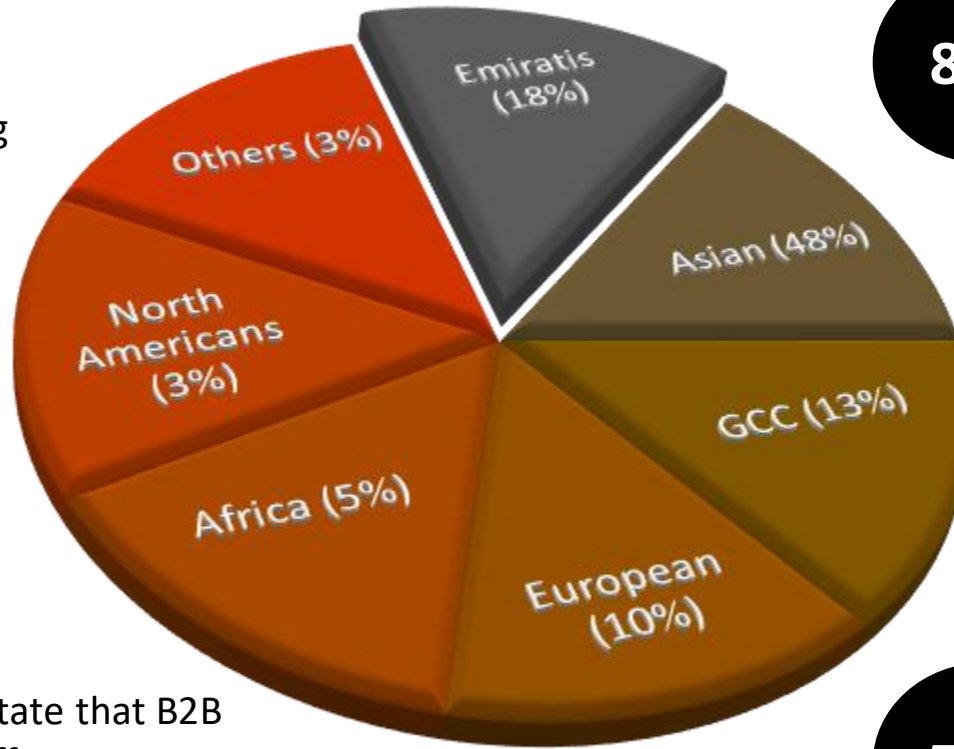

Middle & Working Class  
(White Collar & Blue Collar)

40%

Working Class white & blue collar residents frequently use SIA

# PASSENGER DEMOGRAPHICS

**87%**

GCC Nationals pay attention to advertising while travelling

**22%**

are tourists visiting the UAE

**72%**

of business travellers state that B2B airport advertising is effective at reaching people like them