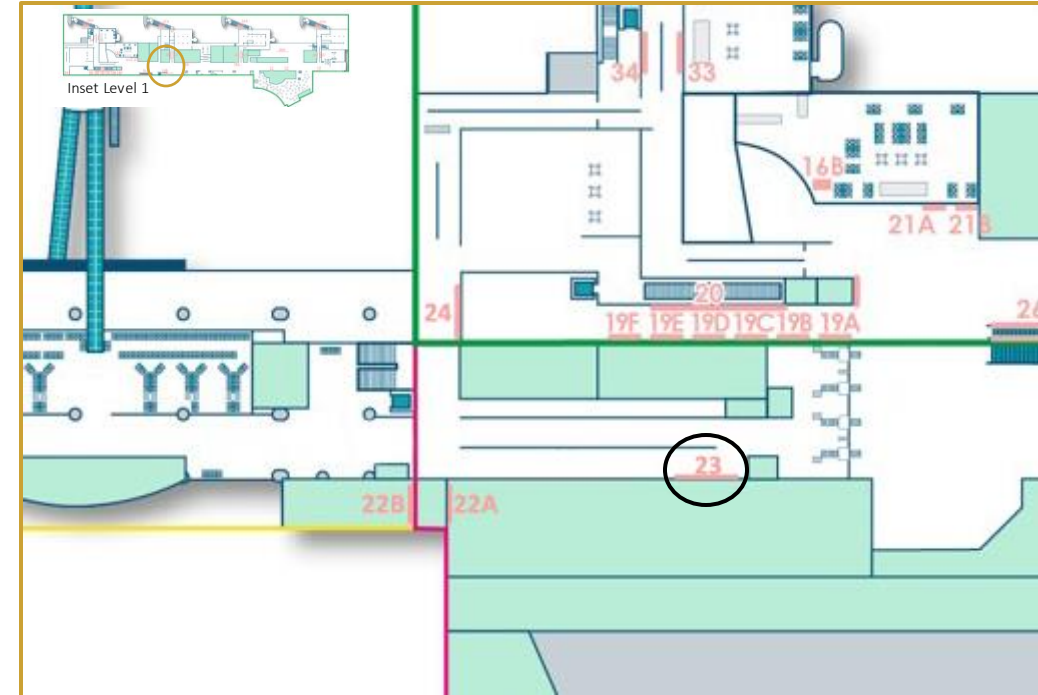

SITE LOCATION

Wall site positioned along the corridor leading to the departure gates (6 & 29)