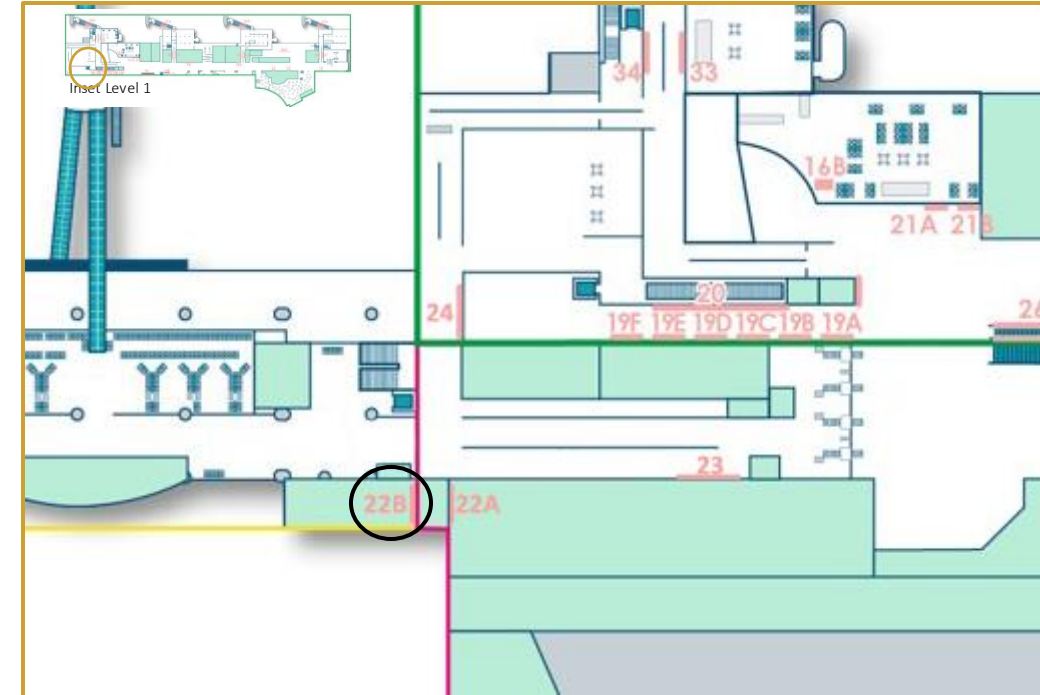

SITE LOCATION

Wall site positioned along the corridor leading to the departure gates (6,20 & 21)