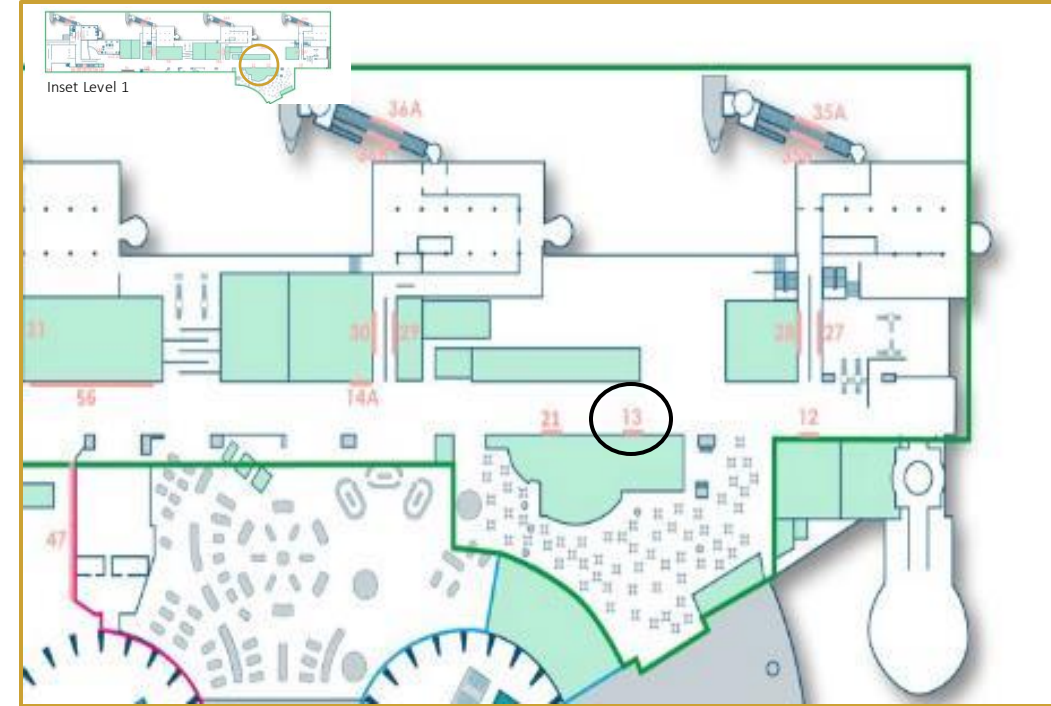

## SITE DATA

Media: UV Flex

Size: 380(W) X 150(H) cms.

Qty: 1