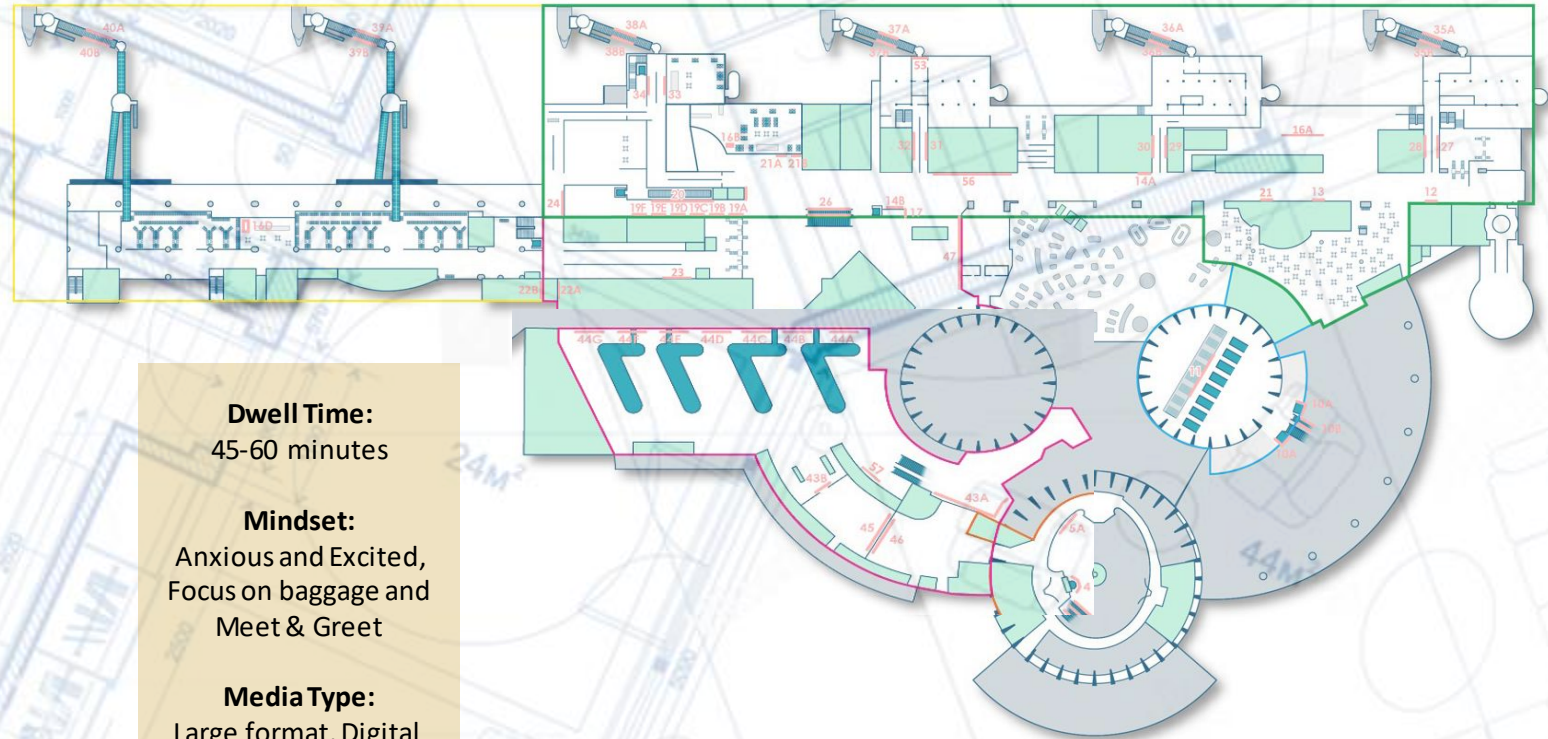

AIRPORT LAYOUT – LEVEL 1 & GROUND LEVEL (ARRIVALS)

Dwell Time:
45-60 minutes

Mindset:
Anxious and Excited,
Focus on baggage and
Meet & Greet

Media Type:
Large format, Digital

Estimated Arrival passengers 2022*
6,012,371