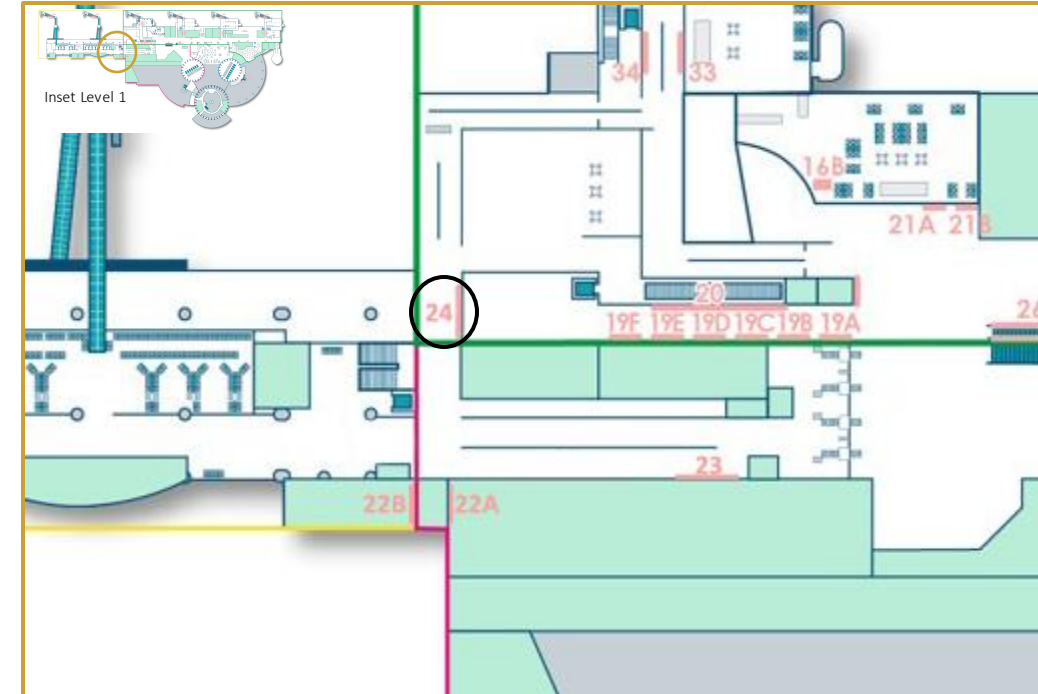

## SITE DATA

Media: One-way vision Sticker

Size: Door: 345(W) X 240(H) cms.

Qty: 1 Set

## SITE LOCATION: STRATEGIC

Aluminum Wall Banner located in the arrivals/transit corridor link on route to main transit and immigration corridors