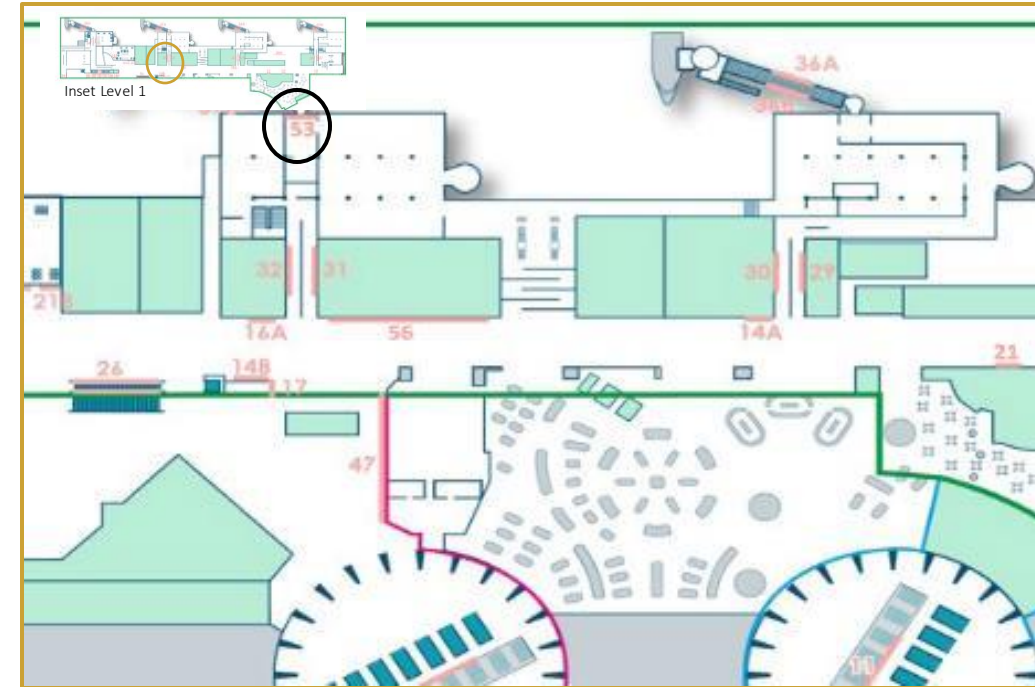

SITE LOCATION

Wall sites adjacent to Gate 6 airbridge arrival corridor